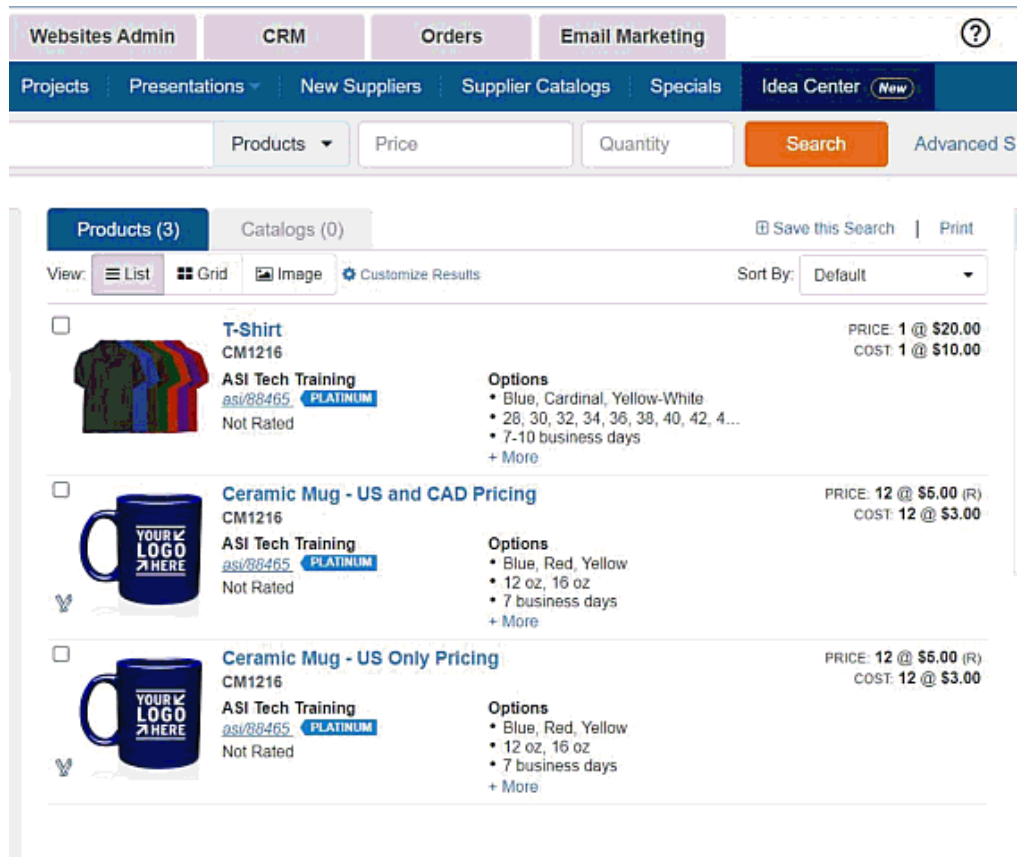

ESP Quick Tip #37: End-Buyer Safe and Client Safe Mode

2022-05-19 - Jennifer M - ESP Quick Tips

There are two modes available in ESP that hide sensitive information: Client Safe Mode and End Buyer Safe options. But, what is the difference between these two options?

- **End Buyer Safe**

The "End Buyer Safe" option refers to controlling which fields are displayed in the product search results, replacing the supplier's product number with the coded product number while simultaneously hiding the supplier's information and net cost.

- **Client Safe Mode**

Client Safe Mode will also hide the supplier's information and net cost from product search results, but the product number will remain. However, client safe mode also hide all supplier related from ESP, including Supplier Search, New Suppliers, and Supplier Catalogs.