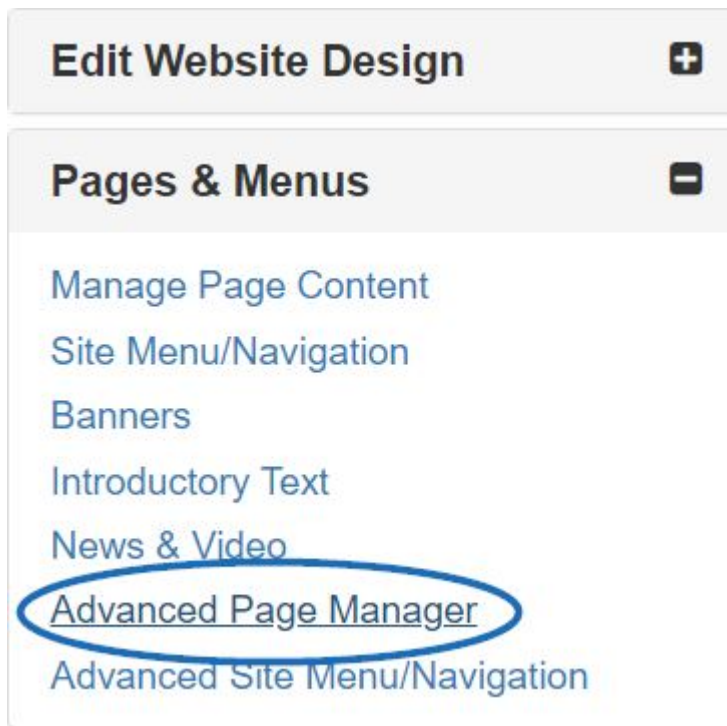

To remove the map, take the following steps

1. Select the Edit Page tab from the Manage Pages area.