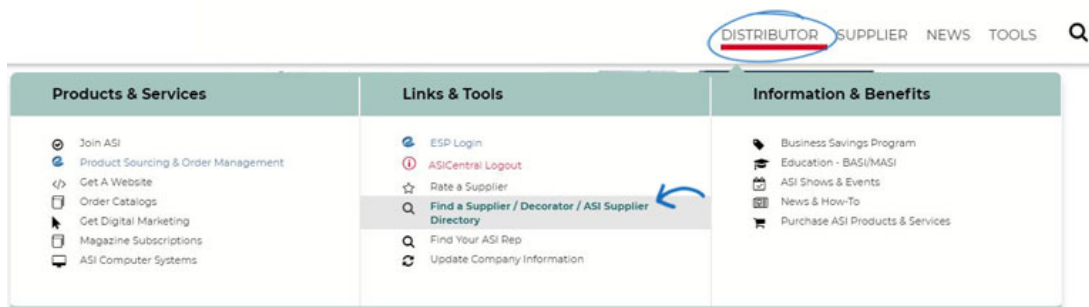

Product Support > My ASI > Manage Services > How can I search for Suppliers or Decorators on ASI Central?

How can I search for Suppliers or Decorators on ASI Central?

Tamika C - 2019-01-11 - Manage Services

ASI Distributor Members can look up the contact information Suppliers or Decorators on [ASI Central](#).

Hover on Distributor and then click on the Find a Supplier/Decorator/ASI Supplier Directory link.

If you haven't [logged into ASI Central](#), you will be prompted to do so at this point.

Once you are logged in, select the type of member for which you would like to search. Then, enter any information you know about the company, such as their ASI Number or Company Name and then click on Search. If you are looking for only 4 and 5 star suppliers, click on the checkbox at the bottom.

This search function is dedicated to finding information regarding ASI Suppliers or Decorators contact and company information. If you are looking for product information or wish to search for products, please use [ESP Web](#).

You can also view our digital supplier library as well as view or download the [ASI Supplier Directory](#) using the links on this search page.

Find a Supplier / Decorator / Multi-line Rep

This form allows you to quickly locate an ASI supplier, searching by geographic area or by company name. Please enter as much information as possible into the form below. However, if you know the ASI number of the supplier you want to find, no other information is needed.

Looking for a guide to suppliers & products? [Click here for the ASI Supplier Directory.](#)