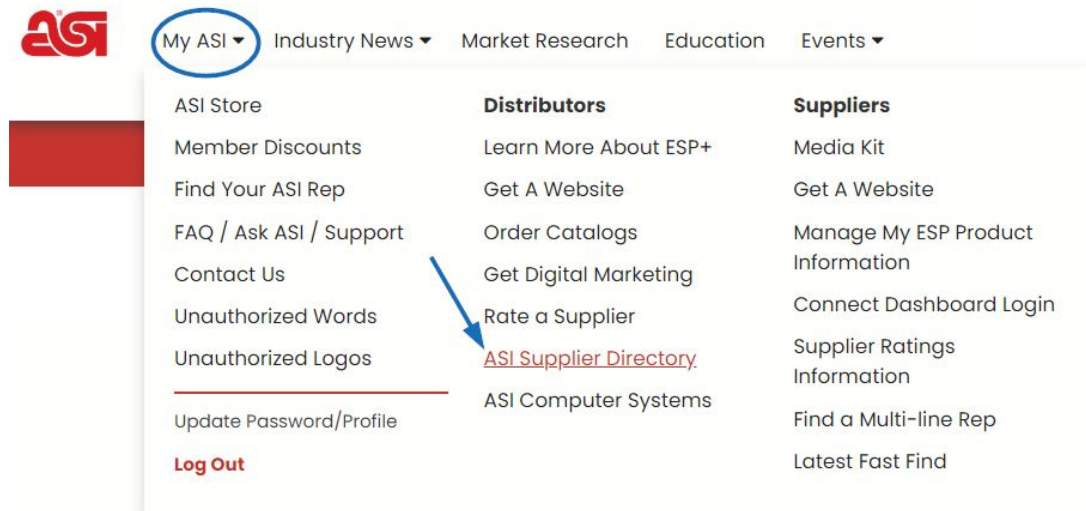

## ASI Supplier Directory

Tamika C - 2024-09-17 - Manage Services

To access the [ASI Supplier Directory](#) from ASI Central, log into using your Single Sign-On (SSO) account. Next, expand the My ASI menu and click on the ASI Supplier Directory link.

The [ASI Supplier Directory](#) enables distributors to current information regarding ASI Supplier companies, including:

- Cross References
- Delisted Companies
- New Suppliers
- Product Index

Click on the icon for the companies you would like to view.