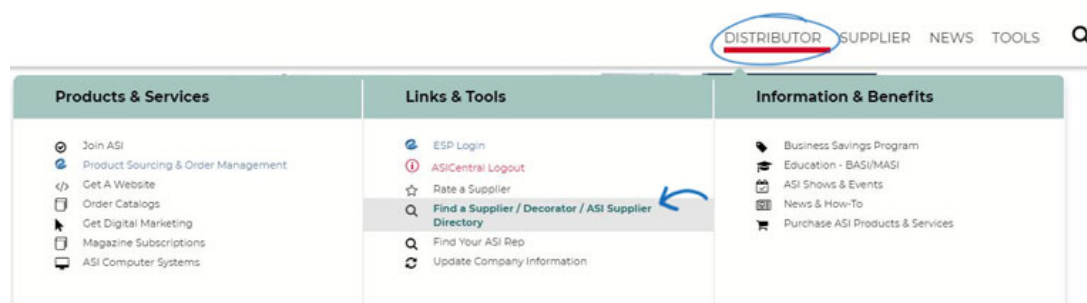

ASI Supplier Directory

Tamika C - 2019-07-19 - Manage Services

The ASI Supplier's Directory is a compilation of contact information and profiles for all ASI Supplier members. Formerly known as the Buyer's Guide/Register, this directory contains over one million promotional products from thousands of suppliers! Also included in this directory are supplier line names and decorator indexes.

To access the ASI Supplier Directory, go to [ASI Central](#) and hover on Distributor. Then, click on the link for Find a Supplier/Decorator/Multi-Line Rep/ASI Supplier Directory.

You will need to log in using your [Single Sign-On (SSO) account](#), which is the information you use to log into ESP Web, ASI Central, and ASI Education.

After logging in, you can click the link to view the ASI Supplier Directory.

Find a Supplier / Decorator / Multi-line Rep

This form allows you to quickly locate an ASI supplier, searching by geographic area or by company name. Please enter as much information as possible into the form below. However, if you know the ASI number of the supplier you want to find, no other information is needed.

Looking for a guide to suppliers & products? [Click here for the ASI Supplier Directory.](#)

Note: Please note, you may need to log in a second time, use the same log in information as you did for ASI Central.

When viewing the ASI Supplier Directory, if you find the display to be too small, you can double click anywhere in the black area directly above or below the displayed content and then use the "+" option to zoom in.