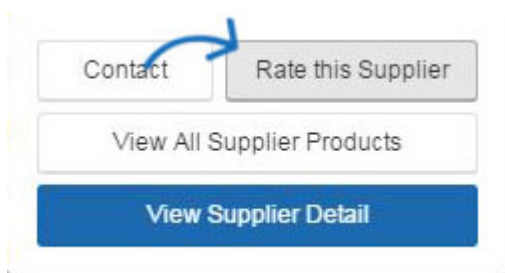

Rating a Supplier in ESP Web

Tamika C - 2018-12-06 - Special Features

You can rate a supplier from the Product Search or from the Supplier Search.

To rate a supplier from product search results, click on the Supplier's ASI number in the List, Grid or Detail views. A pop-up box will open with three options, click on the Rate a Supplier button.