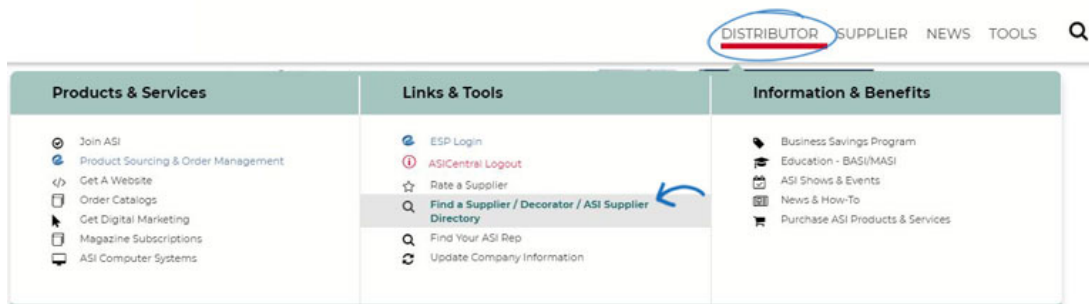

ASI Supplier Directory

Tamika C - 2019-07-19 - Manage Services

The ASI Supplier's Directory is a compilation of contact information and profiles for all ASI Supplier members. Formerly known as the Buyer's Guide/Register, this directory contains over one million promotional products from thousands of suppliers! Also included in this directory are supplier line names and decorator indexes.

To access the ASI Supplier Directory, go to [ASI Central](#) and hover on Distributor. Then, click on the link for Find a Supplier/Decorator/Multi-Line Rep/ASI Supplier Directory.

You will need to log in using your [Single Sign-On (SSO) account](#), which is the information you use to log into ESP Web, ASI Central, and ASI Education.

After logging in, you can click the link to view the ASI Supplier Directory.

Find a Supplier / Decorator / Multi-line Rep

This form allows you to quickly locate an ASI supplier, searching by geographic area or by company name. Please enter as much information as possible into the form below. However, if you know the ASI number of the supplier you want to find, no other information is needed.

Looking for a guide to suppliers & products? [Click here for the ASI Supplier Directory.](#)

Note: Please note, you may need to log in a second time, use the same log in information as you did for ASI Central.

When viewing the ASI Supplier Directory, if you find the display to be too small, you can double click anywhere in the black area directly above or below the displayed content and then use the "+" option to zoom in.