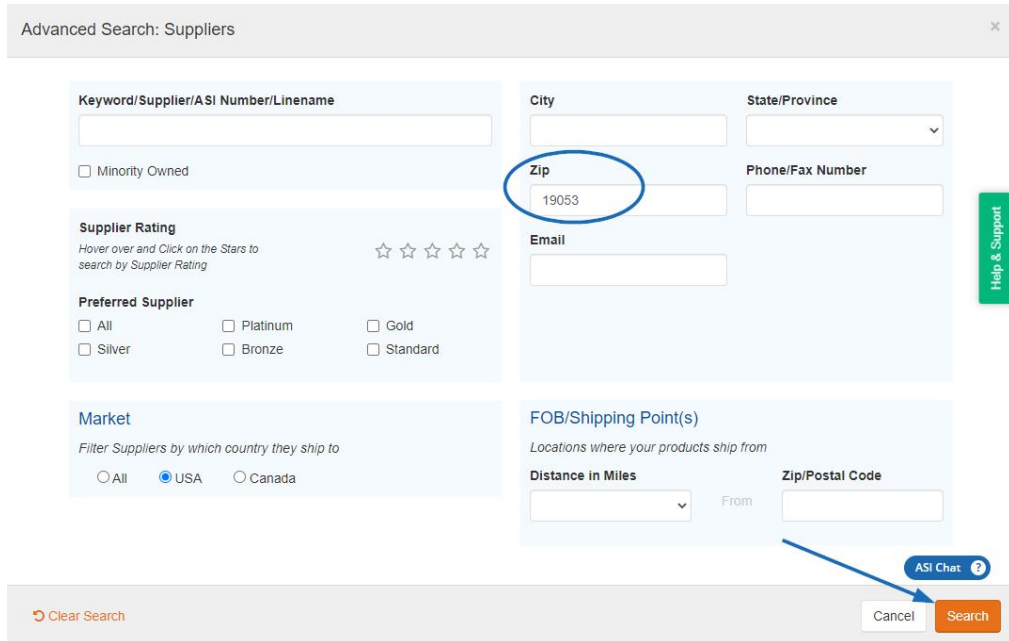

## ESP Quick Tip #53: Print a List of Suppliers

2023-01-20 - Jennifer M - ESP Quick Tips

To print a list of suppliers, log into ESP Web and take the following steps:

1. Use the Quick Search toggle to select "Suppliers" and then click on the Advanced Search link.

2. Use the fields in the Advanced Search to set your criteria. The example below demonstrates how to locate all suppliers within a specific zip code. When you are ready, click on the Search button.

3. On the results page, you can use the options on the left to narrow the results further if needed. There are two views available: Summary View and List View. You can also use the Sort By dropdown to organize the results. When you are ready to print, right click the mouse and select "Print" from the options available.