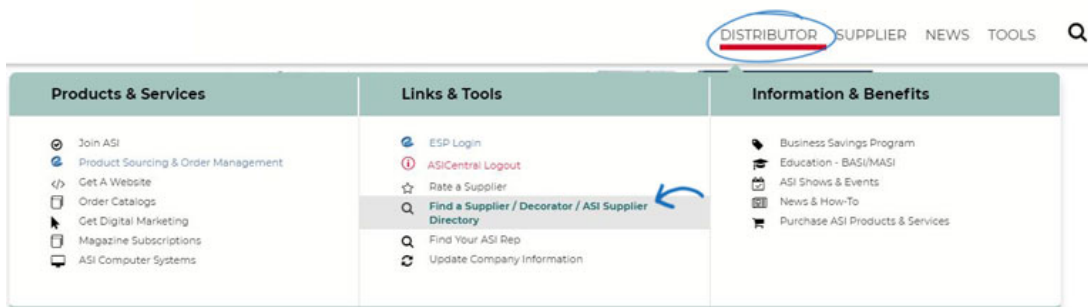

How can I search for Suppliers or Decorators on ASI Central?

Tamika C - 2019-01-11 - Manage Services

ASI Distributor Members can look up the contact information Suppliers or Decorators on [ASI Central](#).

Hover on Distributor and then click on the Find a Supplier/Decorator/ASI Supplier Directory link.

If you haven't [logged into ASI Central](#), you will be prompted to do so at this point.

Once you are logged in, select the type of member for which you would like to search. Then, enter any information you know about the company, such as their ASI Number or Company Name and then click on Search. If you are looking for only 4 and 5 star suppliers, click on the checkbox at the bottom.

This search function is dedicated to finding information regarding ASI Suppliers or Decorators contact and company information. If you are looking for product information or wish to search for products, please use [ESP Web](#).

You can also view our digital supplier library as well as view or download the [ASI Supplier Directory](#) using the links on this search page.

Find a Supplier / Decorator / Multi-line Rep

This form allows you to quickly locate an ASI supplier, searching by geographic area or by company name. Please enter as much information as possible into the form below. However, if you know the ASI number of the supplier you want to find, no other information is needed.

Looking for a guide to suppliers & products? [Click here for the ASI Supplier Directory.](#)