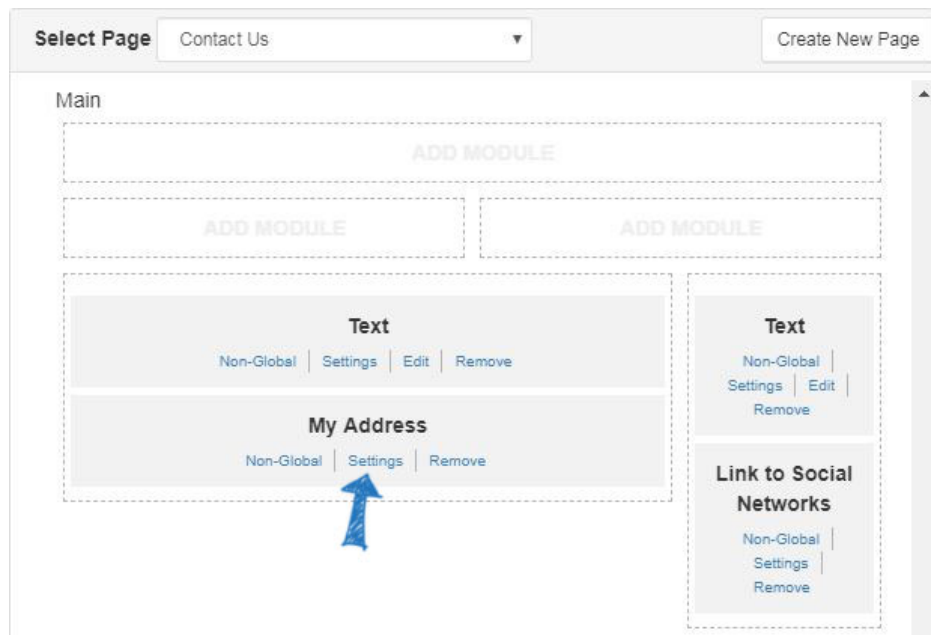

To remove the map, take the following steps

1. Select the Edit Page tab from the Manage Pages area.

2. Next, use the Select Page dropdown to choose which page you would like to update.
 - o To remove the map from the Contact Us page:
Select Contact Us from the page dropdown.

About Us

Scroll down to the Main section and locate the My Address module. Click on the Settings link.

- To remove the map from the Home page

If you are using a template where the map is displayed in the footer, select Home from the page dropdown.