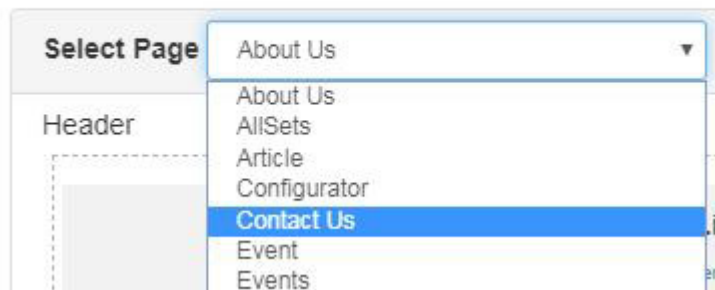

About Us

Scroll down to the Main section and locate the My Address module. Click on the Settings link.