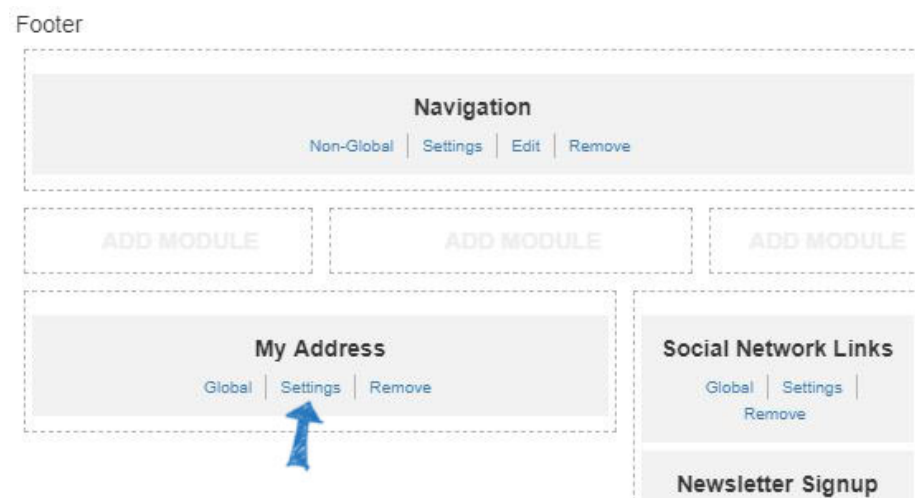

About Us

Scroll down to the Main section and locate the My Address module. Click on the Settings link.

- To remove the map from the Home page

If you are using a template where the map is displayed in the footer, select Home from the page dropdown.

Scroll down to the Footer section and locate the My Address module. Click on the Settings link.

3. In the Module Settings window, use the Display Map dropdown to select False.

Module Settings

Display Map	<input type="text" value="True"/>
Map Height	<input type="text" value="True"/> <input type="text" value="False"/>
Map Width	<input type="text" value="668"/>