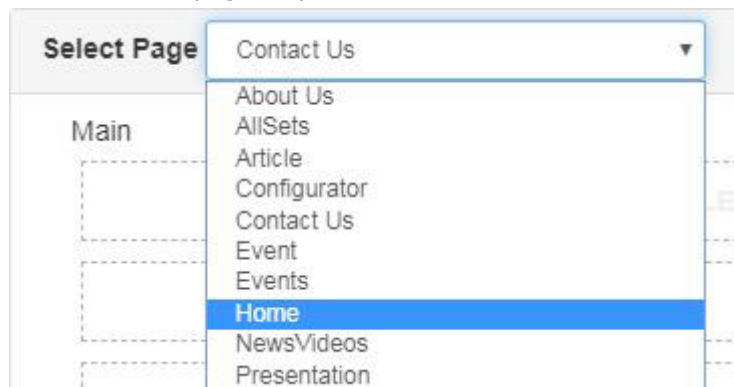

About Us

Scroll down to the Main section and locate the My Address module. Click on the Settings link.

- To remove the map from the Home page

If you are using a template where the map is displayed in the footer, select Home from the page dropdown.

Scroll down to the Footer section and locate the My Address module. Click on the Settings link.

3. In the Module Settings window, use the Display Map dropdown to select False.

Module Settings

Display Map	<input type="text" value="True"/>
Map Height	<input type="text" value="True"/> <input type="text" value="False"/>
Map Width	<input type="text" value="668"/>