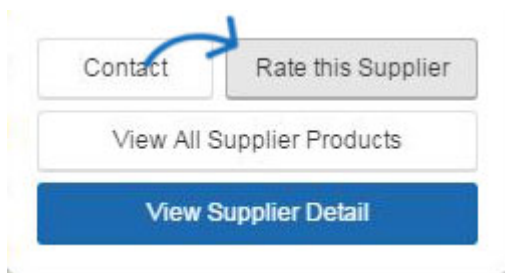

Rating a Supplier in ESP Web

Tamika C - 2018-12-06 - Special Features

You can rate a supplier from the Product Search or from the Supplier Search.

To rate a supplier from product search results, click on the Supplier's ASI number in the List, Grid or Detail views. A pop-up box will open with three options, click on the Rate a Supplier button.