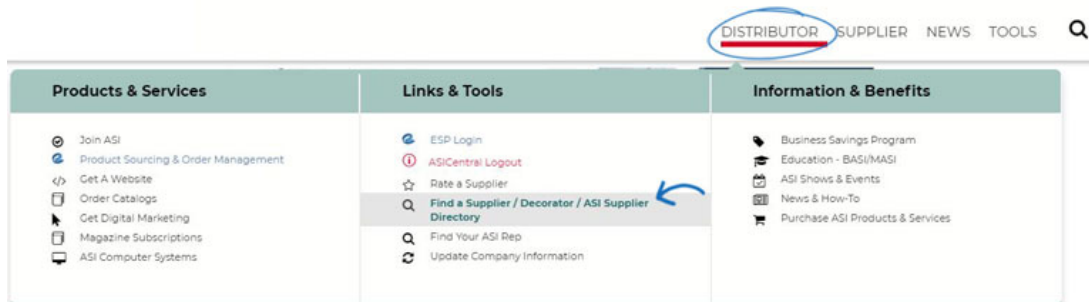

How can I search for Suppliers or Decorators on ASI Central?

Tamika C - 2019-01-11 - in Manage Services

ASI Distributor Members can look up the contact information Suppliers or Decorators on [ASI Central](#).

Hover on Distributor and then click on the Find a Supplier/Decorator/ASI Supplier Directory link.