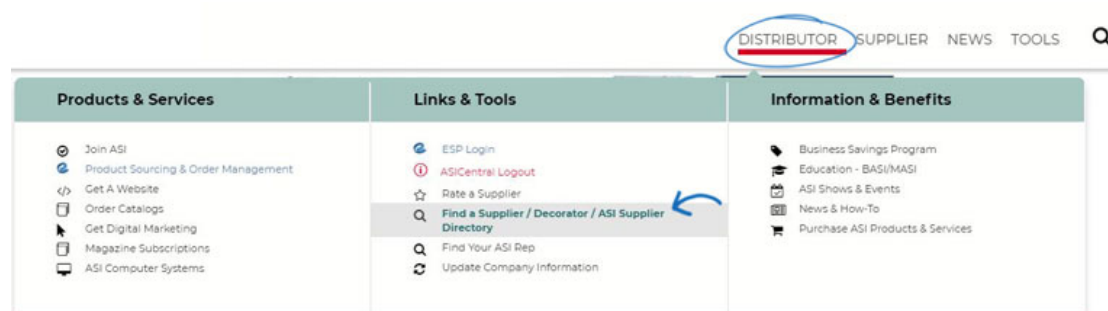

[Product Support](#) > [My ASI](#) > [Manage Services](#) > [How can I search for Suppliers or Decorators on ASI Central?](#)

How can I search for Suppliers or Decorators on ASI Central?

Tamika C - 2019-01-11 - [Manage Services](#)

ASI Distributor Members can look up the contact information Suppliers or Decorators on [ASI Central](#).

Hover on Distributor and then click on the Find a Supplier/Decorator/ASI Supplier Directory link.

If you haven't [logged into ASI Central](#), you will be prompted to do so at this point.

Once you are logged in, select the type of member for which you would like to search. Then, enter any information you know about the company, such as their ASI Number or Company Name and then click on Search. If you are looking for only 4 and 5 star suppliers, click on the checkbox at the bottom.

This search function is dedicated to finding information regarding ASI Suppliers or Decorators contact and company information. If you are looking for product information or wish to search for products, please use [ESP Web](#).

You can also view our digital supplier library as well as view or download the [ASI Supplier Directory](#) using the links on this search page.

Find a Supplier / Decorator / Multi-line Rep

This form allows you to quickly locate an ASI supplier, searching by geographic area or by company name. Please enter as much information as possible into the form below. However, if you know the ASI number of the supplier you want to find, no other information is needed.

Looking for a guide to suppliers & products? [Click here for the ASI Supplier Directory](#).