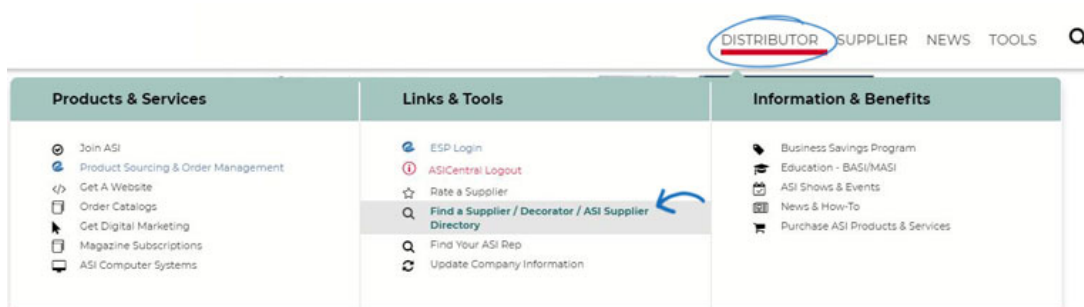

How can I search for Suppliers or Decorators on ASI Central?

Tamika C - 2019-01-11 - Manage Services

ASI Distributor Members can look up the contact information Suppliers or Decorators on [ASI Central](#).

Hover on Distributor and then click on the Find a Supplier/Decorator/ASI Supplier Directory link.

If you haven't [logged into ASI Central](#), you will be prompted to do so at this point.

Once you are logged in, select the type of member for which you would like to search. Then, enter any information you know about the company, such as their ASI Number or Company Name and then click on Search. If you are looking for only 4 and 5 star suppliers, click on the checkbox at the bottom.

This search function is dedicated to finding information regarding ASI Suppliers or Decorators contact and company information. If you are looking for product information or wish to search for products, please use [ESP Web](#).

You can also view our digital supplier library as well as view or download the [ASI Supplier Directory](#) using the links on this search page.

Find a Supplier / Decorator / Multi-line Rep

This form allows you to quickly locate an ASI supplier, searching by geographic area or by company name. Please enter as much information as possible into the form below. However, if you know the ASI number of the supplier you want to find, no other information is needed.

Looking for a guide to suppliers & products? [Click here for the ASI Supplier Directory](#).