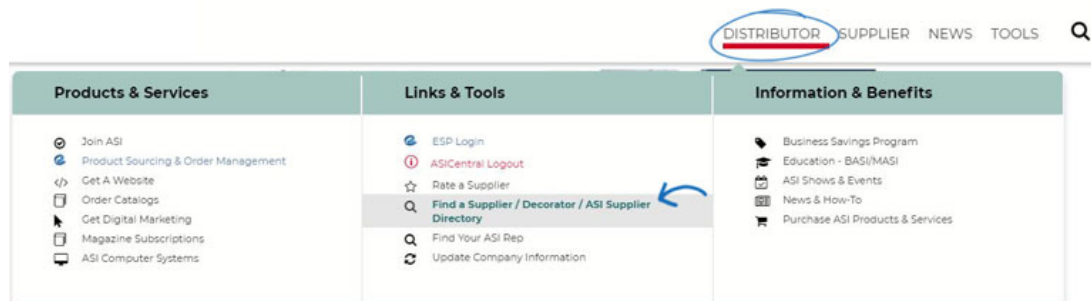

ASI Supplier Directory

Tamika C - 2019-07-19 - Manage Services

The ASI Supplier's Directory is a compilation of contact information and profiles for all ASI Supplier members. Formerly known as the Buyer's Guide/Register, this directory contains over one million promotional products from thousands of suppliers! Also included in this directory are supplier line names and decorator indexes.

To access the ASI Supplier Directory, go to [ASI Central](#) and hover on Distributor. Then, click on the link for Find a Supplier/Decorator/Multi-Line Rep/ASI Supplier Directory.

You will need to log in using your [Single Sign-On (SSO) account](#), which is the information you use to log into ESP Web, ASI Central, and ASI Education.

After logging in, you can click the link to view the ASI Supplier Directory.

Find a Supplier / Decorator / Multi-line Rep

This form allows you to quickly locate an ASI supplier, searching by geographic area or by company name. Please enter as much information as possible into the form below. However, if you know the ASI number of the supplier you want to find, no other information is needed.

Looking for a guide to suppliers & products? [Click here for the ASI Supplier Directory.](#)

Note: Please note, you may need to log in a second time, use the same log in information as you did for ASI Central.

When viewing the ASI Supplier Directory, if you find the display to be too small, you can double click anywhere in the black area directly above or below the displayed content and then use the "+" option to zoom in.