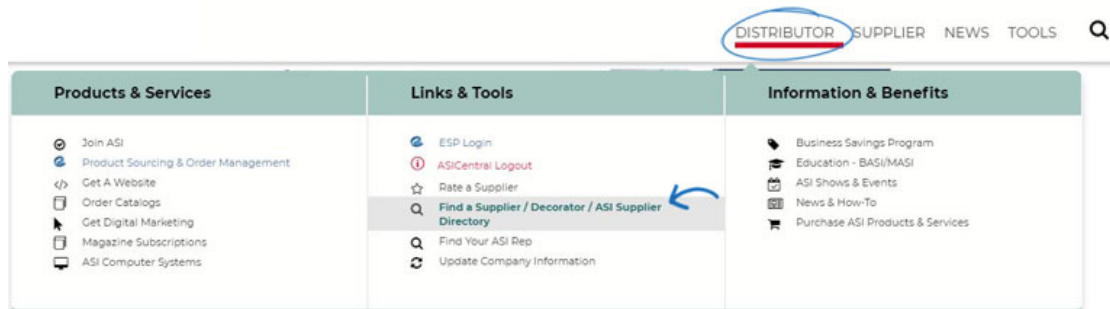

[Product Support](#) > [My ASI](#) > [Manage Services](#) > [ASI Supplier Directory](#)

ASI Supplier Directory

Tamika C - 2019-07-19 - [Manage Services](#)

The ASI Supplier's Directory is a compilation of contact information and profiles for all ASI Supplier members. Formerly known as the Buyer's Guide/Register, this directory contains over one million promotional products from thousands of suppliers! Also included in this directory are supplier line names and decorator indexes.

To access the ASI Supplier Directory, go to [ASI Central](#) and hover on Distributor. Then, click on the link for Find a Supplier/Decorator/Multi-Line Rep/ASI Supplier Directory.

You will need to log in using your [Single Sign-On (SSO) account](#), which is the information you use to log into ESP Web, ASI Central, and ASI Education.

After logging in, you can click the link to view the ASI Supplier Directory.

Find a Supplier / Decorator / Multi-line Rep

This form allows you to quickly locate an ASI supplier, searching by geographic area or by company name. Please enter as much information as possible into the form below. However, if you know the ASI number of the supplier you want to find, no other information is needed.

Looking for a guide to suppliers & products? [Click here for the ASI Supplier Directory.](#)

Note: Please note, you may need to log in a second time, use the same log in information as you did for ASI Central.

When viewing the ASI Supplier Directory, if you find the display to be too small, you can double click anywhere in the black area directly above or below the displayed content and then use the "+" option to zoom in.