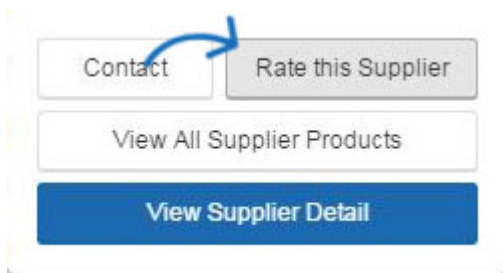

## Rating a Supplier in ESP Web

Tamika C - 2018-12-06 - Special Features

You can rate a supplier from the Product Search or from the Supplier Search.

To rate a supplier from product search results, click on the Supplier's ASI number in the List, Grid or Detail views. A pop-up box will open with three options, click on the Rate a Supplier button.